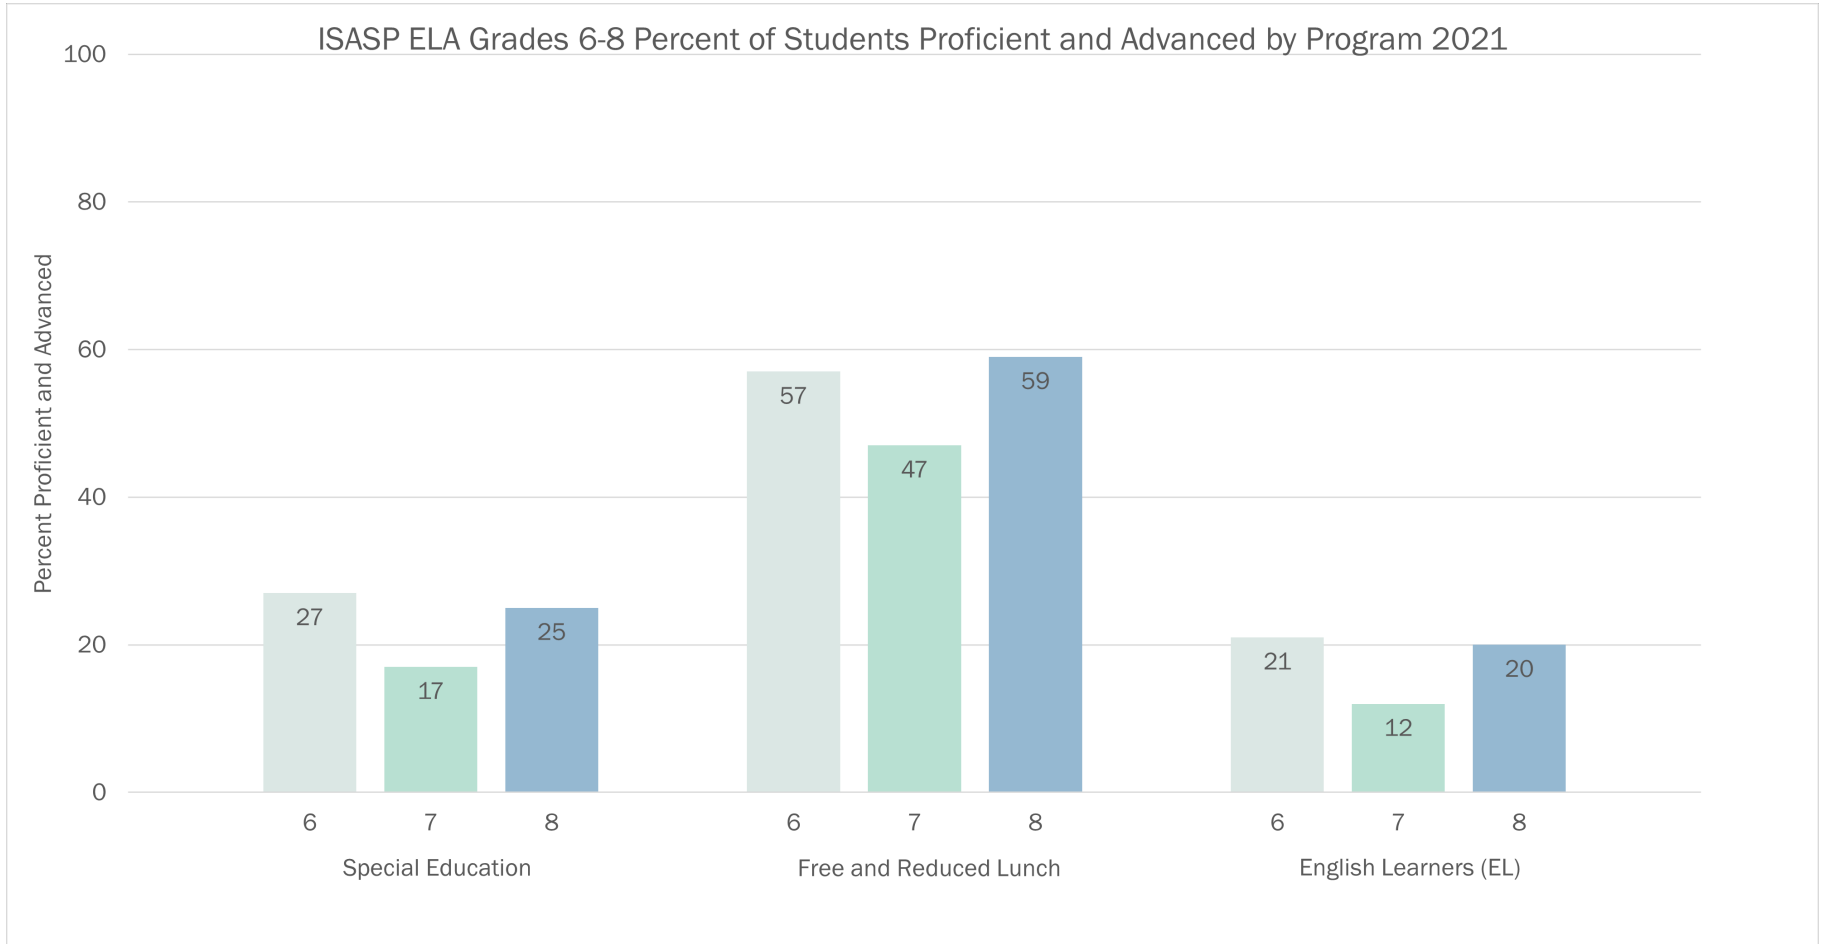

Percent of Iowa Students Proficient and Advanced for Grades 6 to 8

- English Language Arts (ELA)