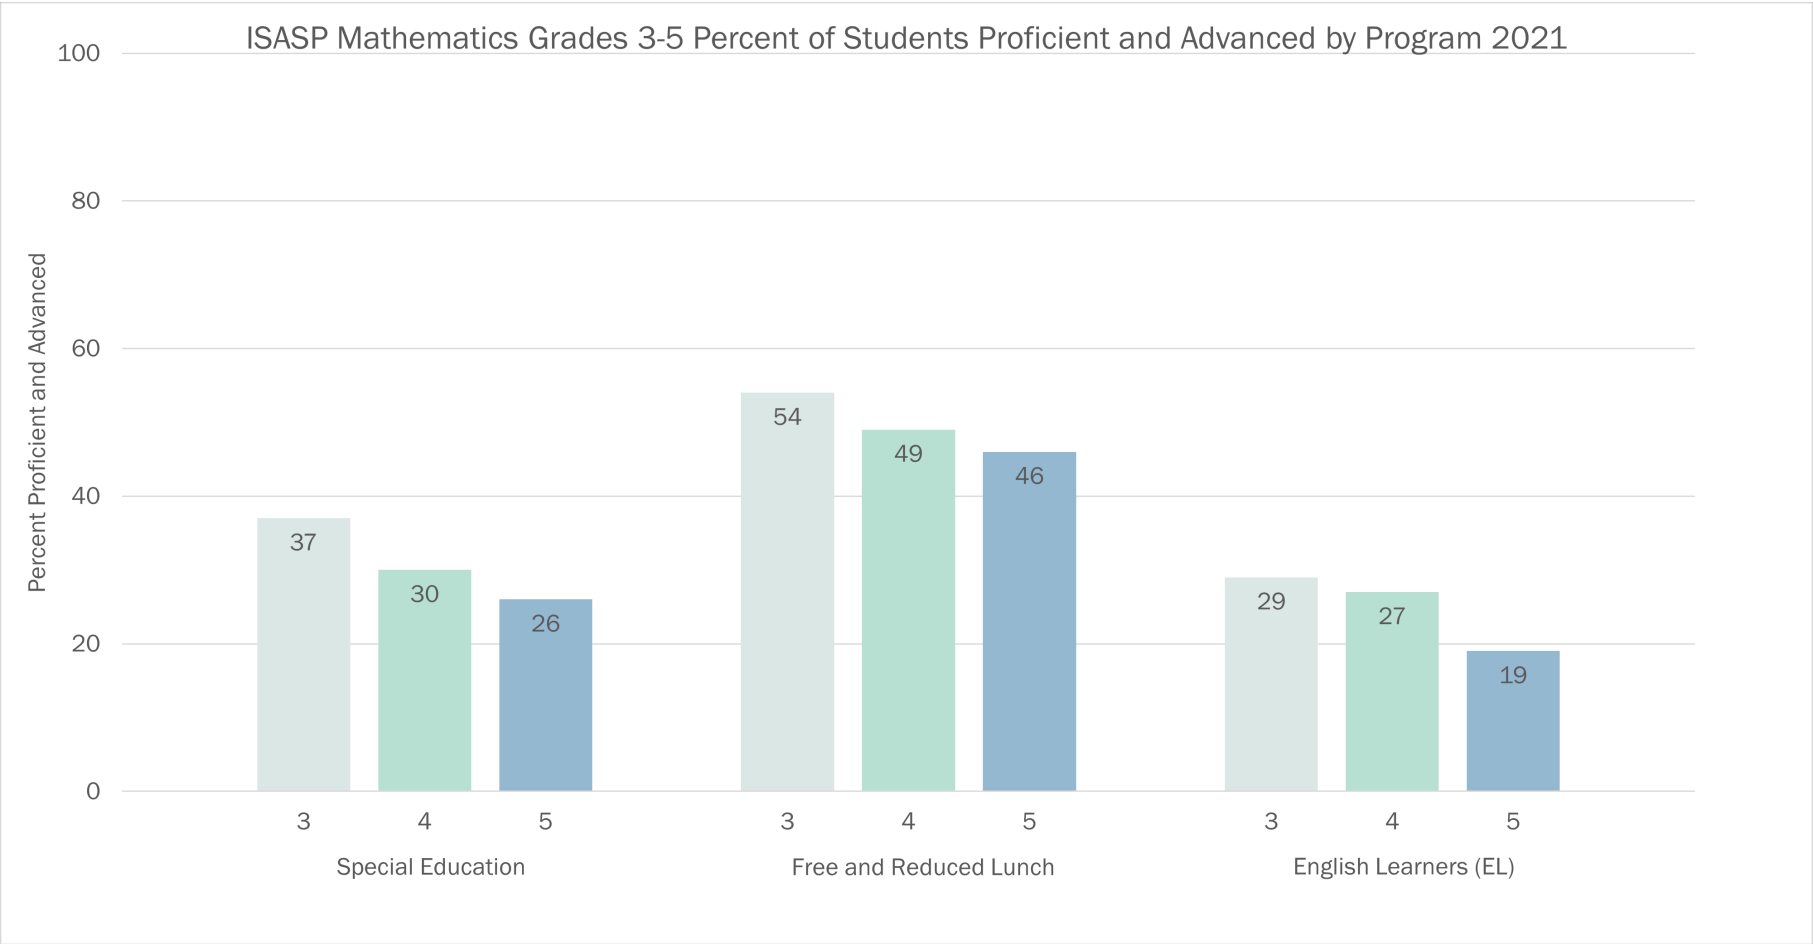

Percent of Iowa Students Proficient and Advanced for Grades 3 to 5

■ Mathematics