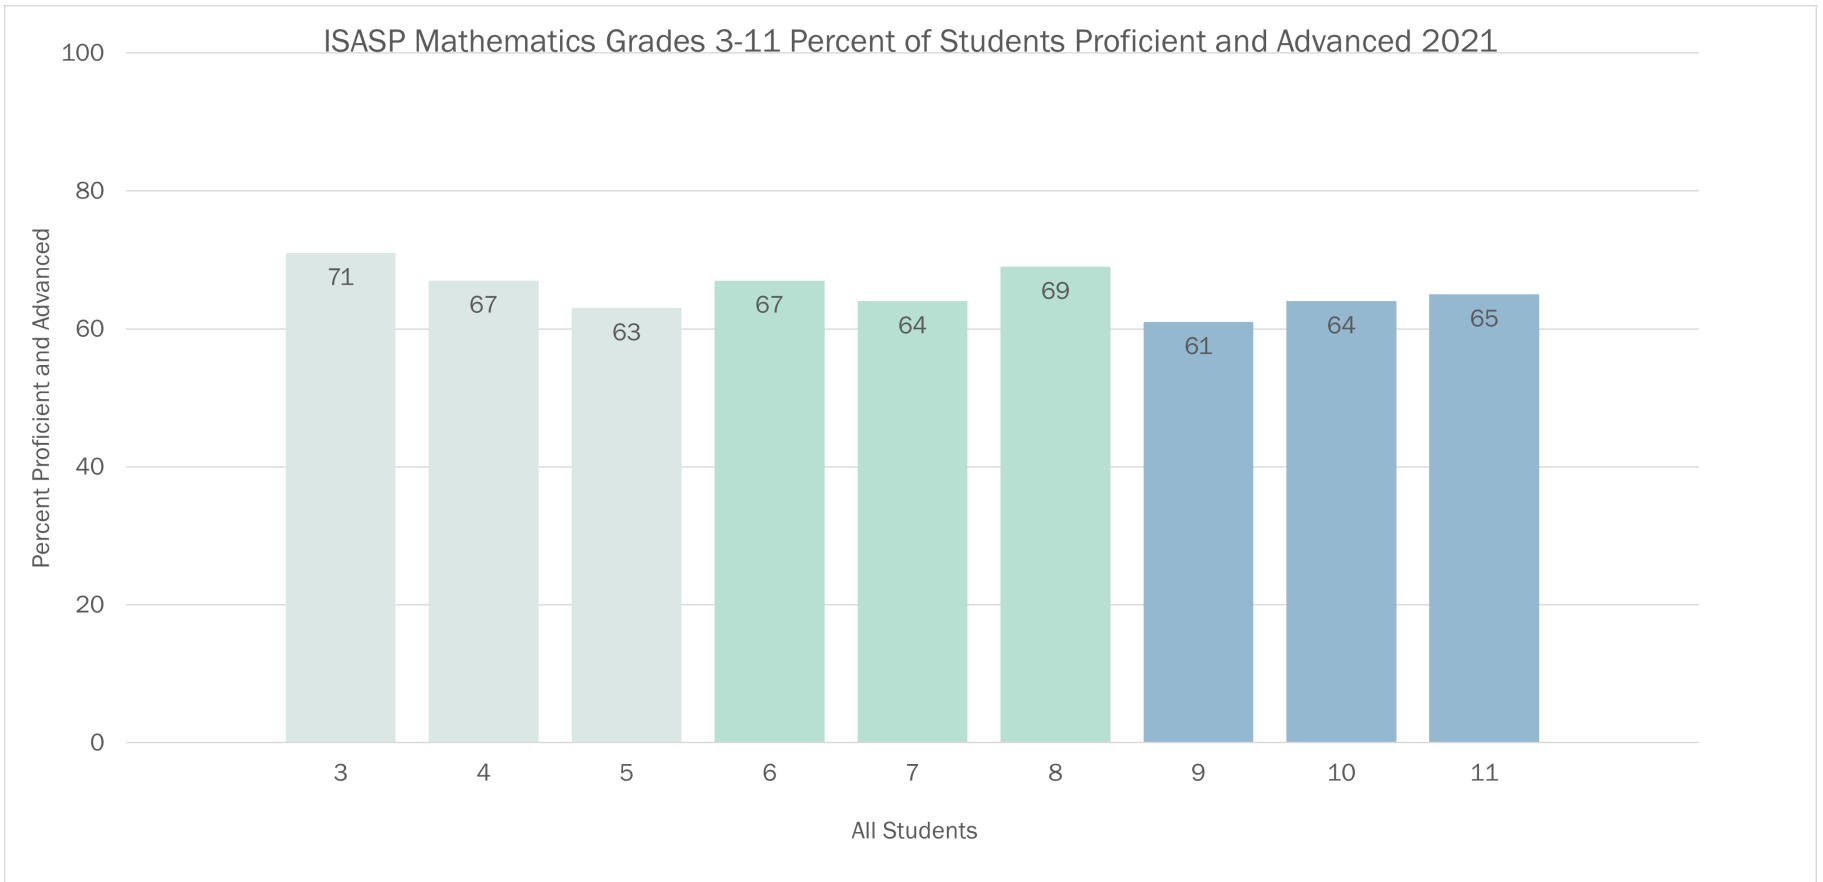

Percent of Iowa Students Proficient and Advanced for Grades 3 to 11

- Mathematics