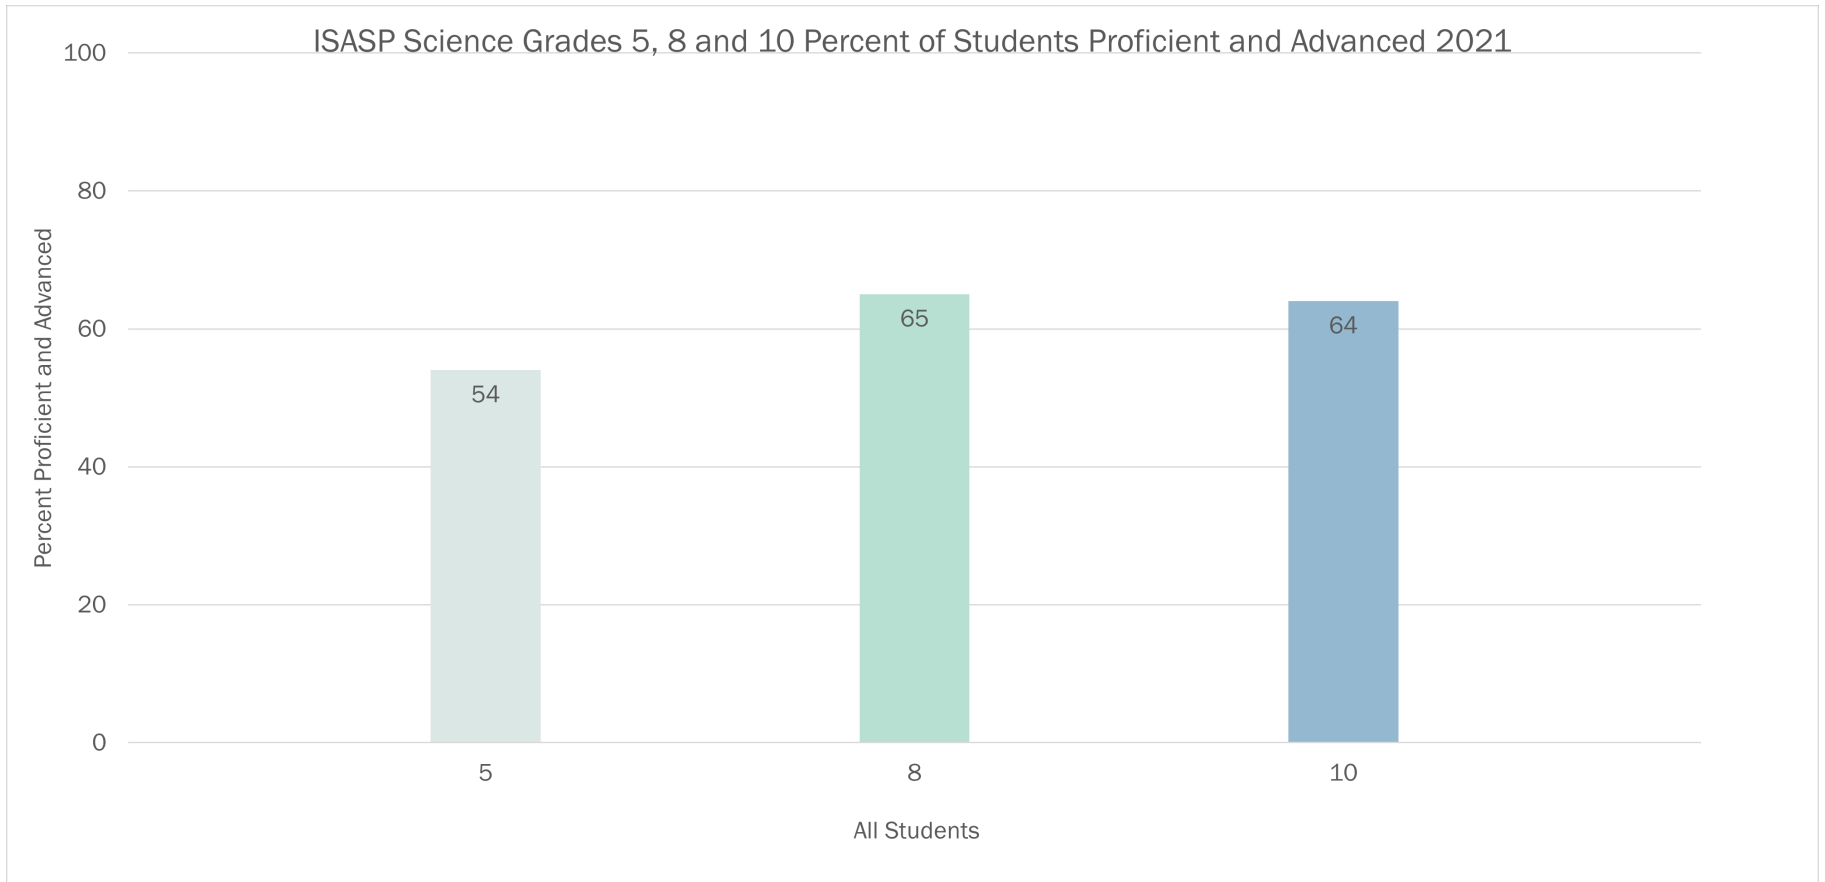

Percent of Iowa Students Proficient and Advanced for Grades 5, 8 and 10

- Science