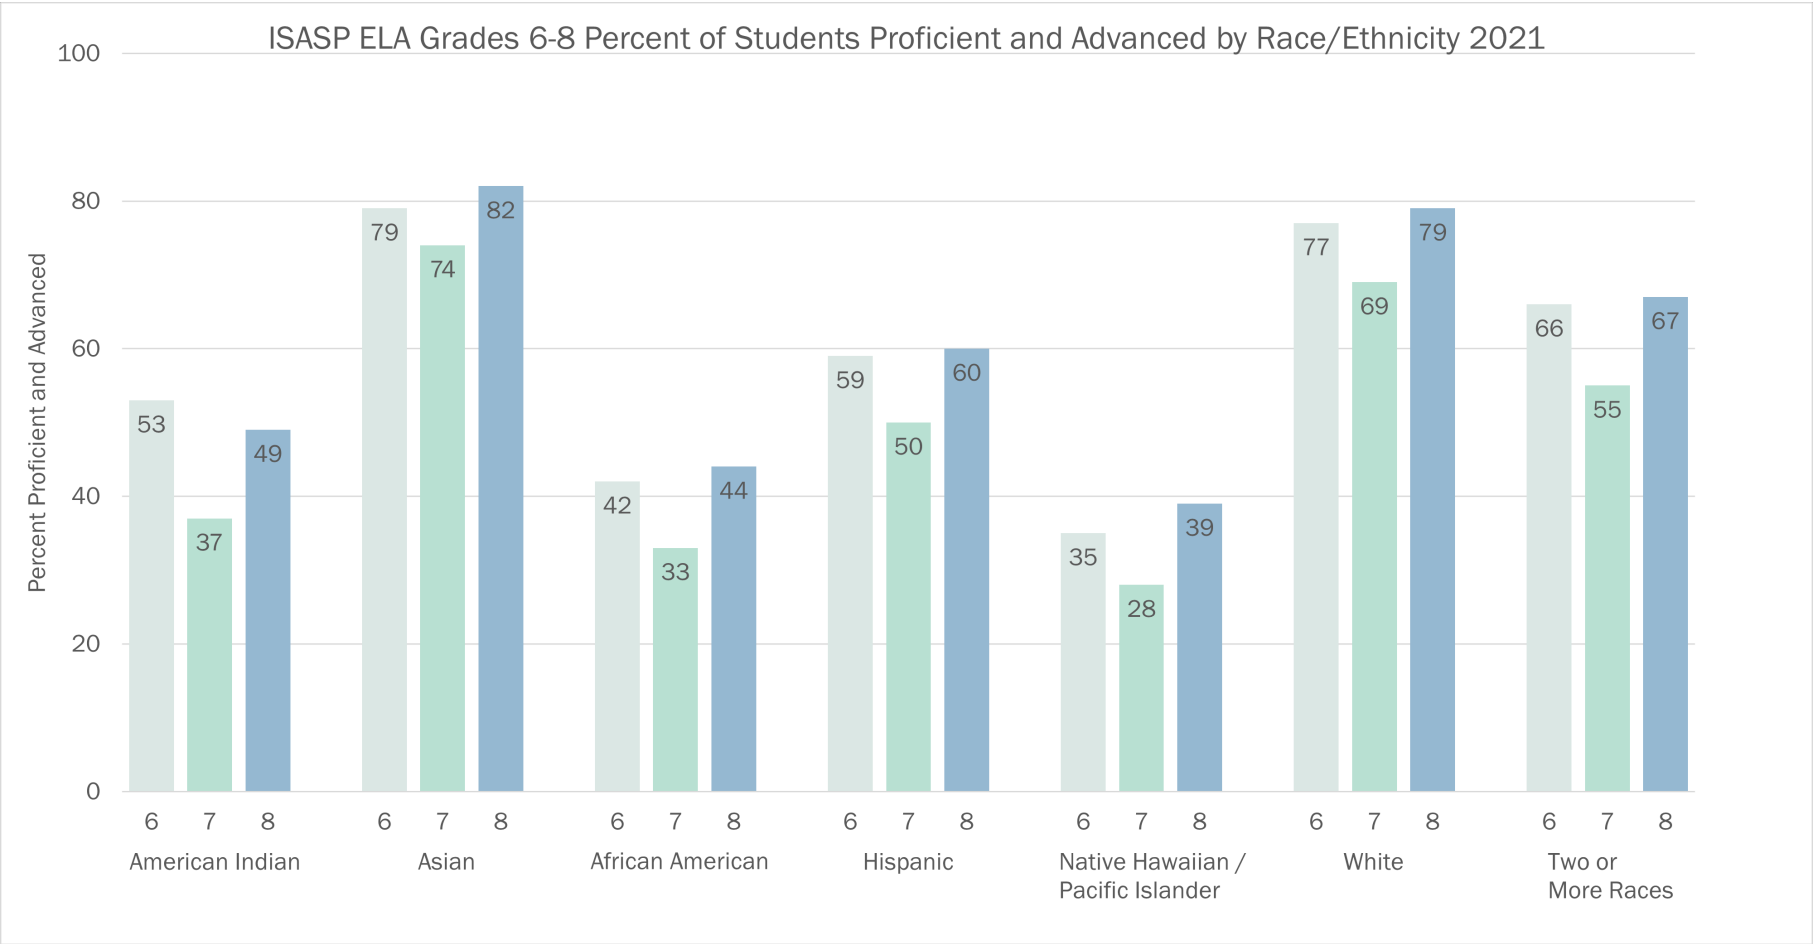

Percent of Iowa Students Proficient and Advanced for Grades 6 to 8

- **English Language Arts (ELA)**