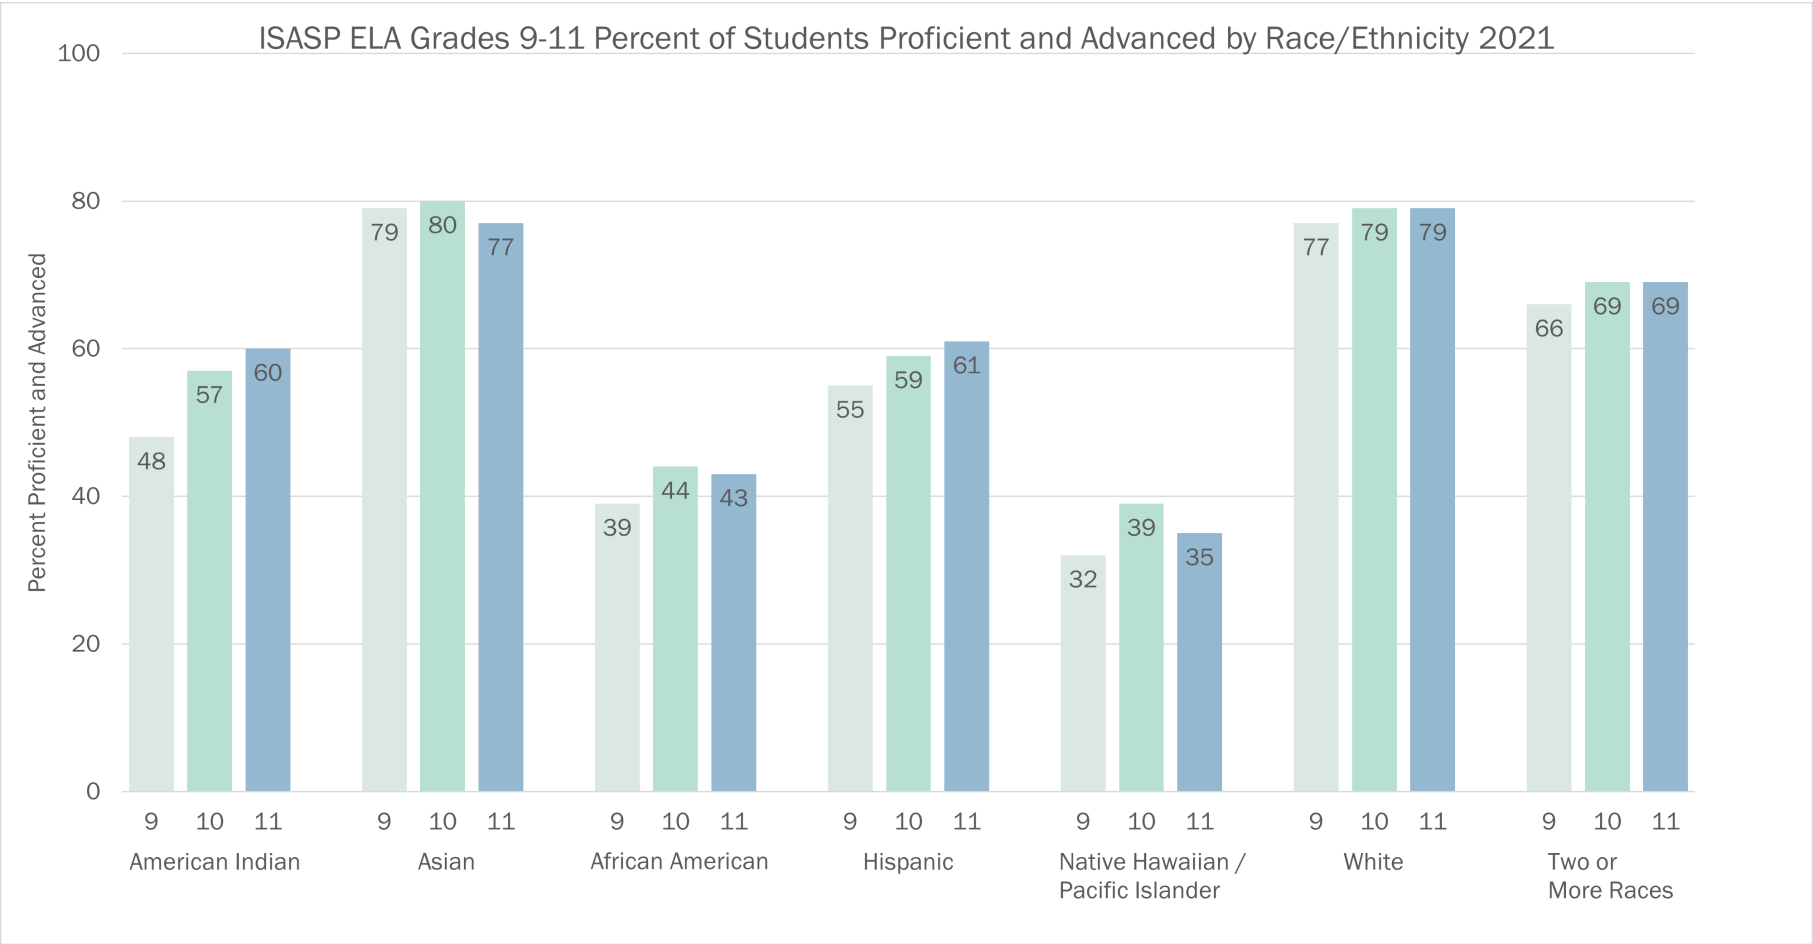

Percent of Iowa Students Proficient and Advanced for Grades 9 to 11

- **English Language Arts (ELA)**