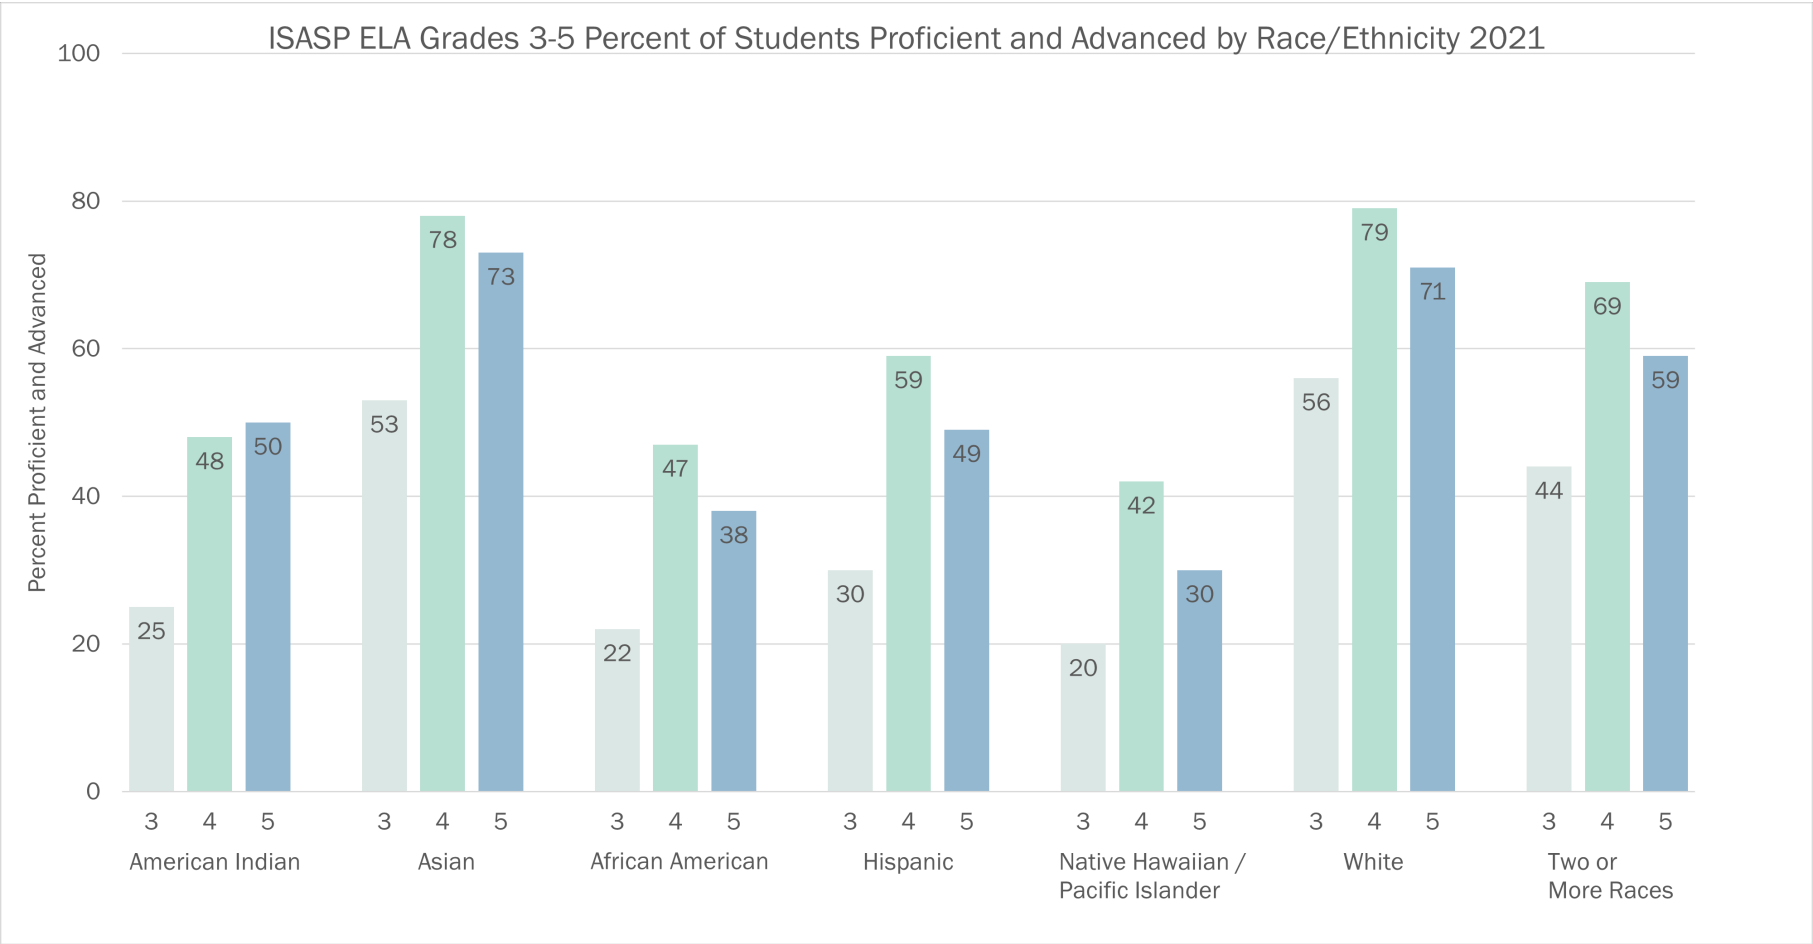

- English Language Arts (ELA)

Percent of Iowa Students Proficient and Advanced for Grades 3 to 11

- Mathematics

Percent of Iowa Students Proficient and Advanced for Grades 5, 8 and 10

- Science

Percent of Iowa Students Proficient and Advanced for Grades 3 to 5