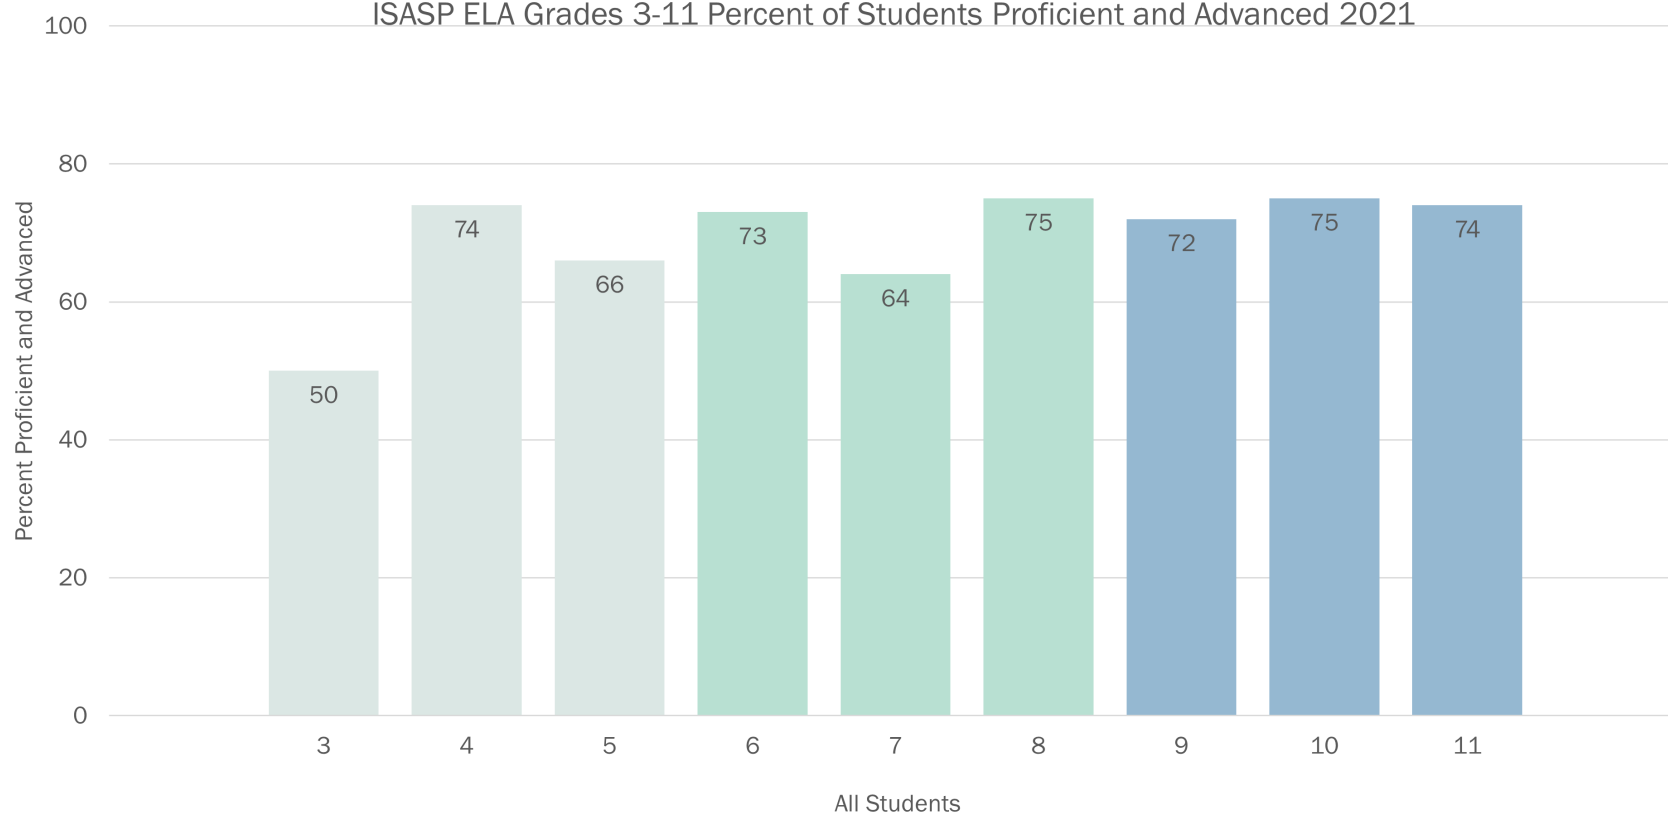

ISASP Spring 2021 State Level Results

Performance by Demographic
Groups

ISASP ELA Grades 3-11 Percent of Students Proficient and Advanced 2021

Percent of Iowa Students Proficient and Advanced for Grades 3 to 11