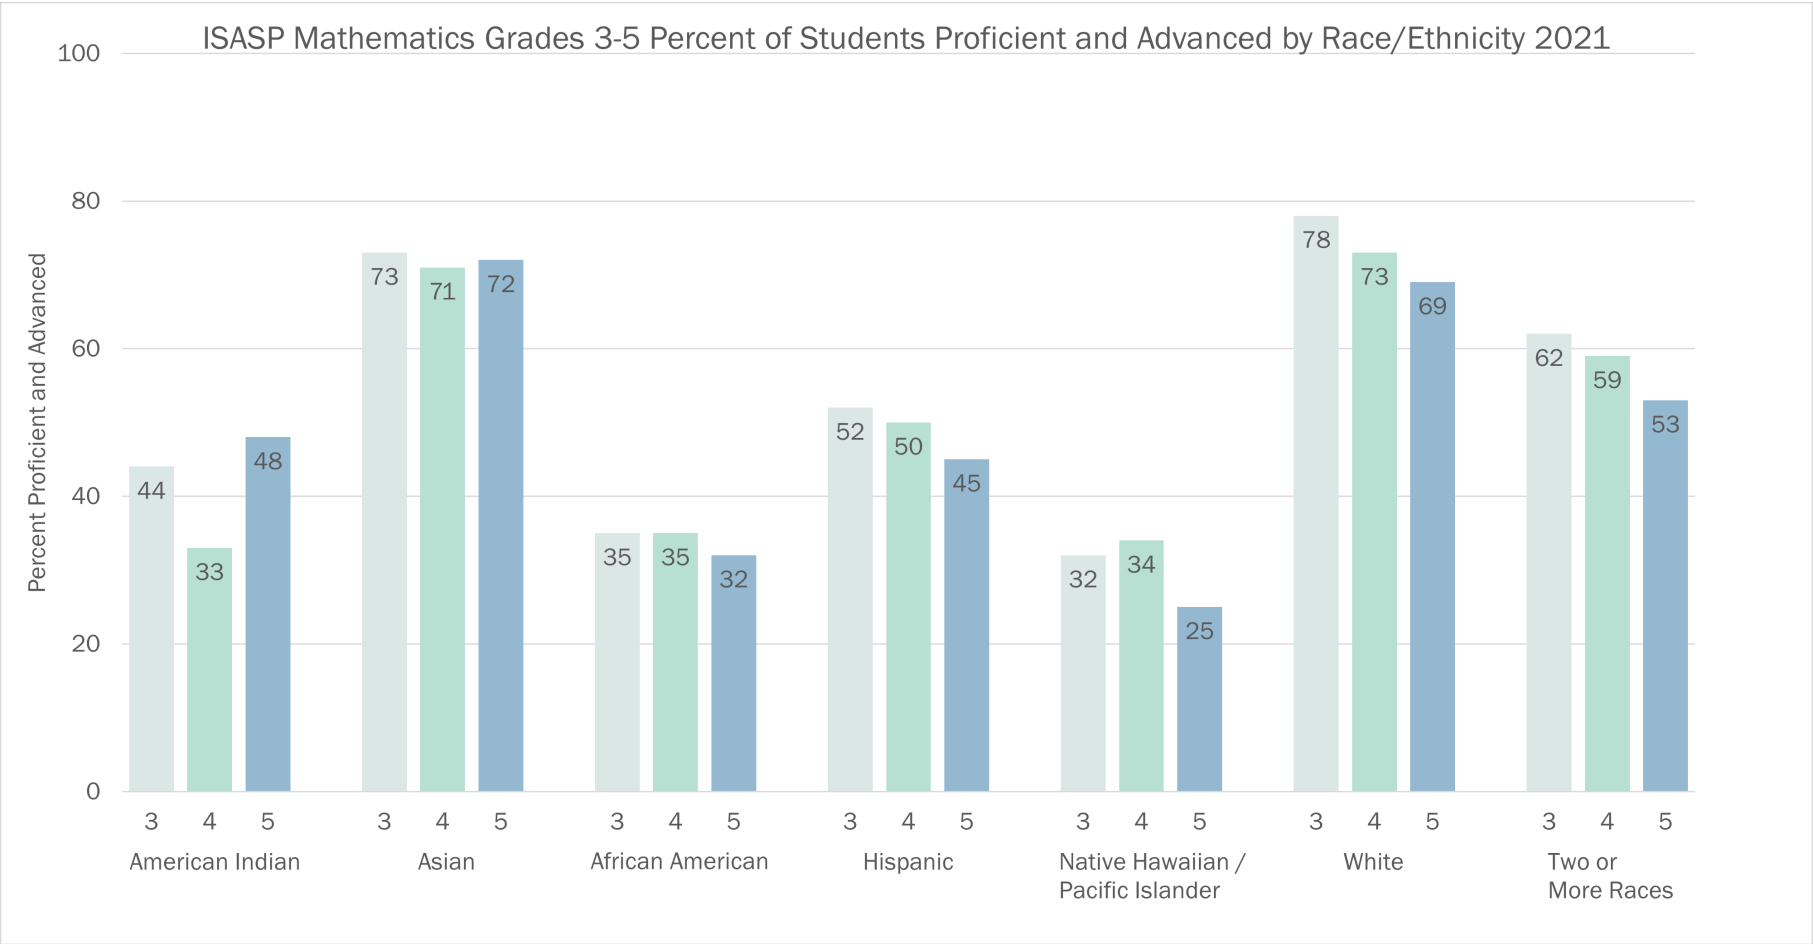

Percent of Iowa Students Proficient and Advanced for Grades 3 to 5

■ Mathematics